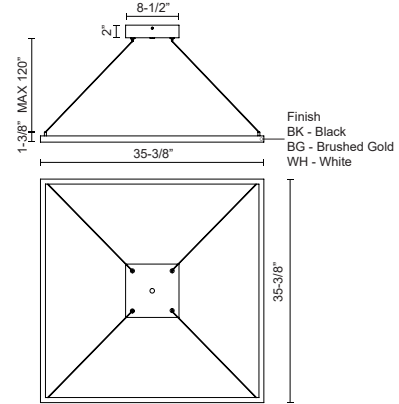

PD88136-BK
Black

PD88136-WH
White

PD88136-BG
Brushed Gold

SPECIFICATION DETAILS

Fixture Dimensions	L35-3/8" x W35-3/8" x H1-3/8"
Light Source	LED with DC Driver
Wattage	78W
Total Lumens	5630lm
Delivered Lumens	BG-2645lm; BK-2048lm; WH-3206lm;
Voltage	120V
Color Temperature	3000K
CRI (Ra)	90CRI
Optional Color Temps	2700K - 5000K Available, Minimum Order Quantities Apply
LED Rated Life	50,000 hours
Dimming	100% - 10%, TRIAC or ELV Dimmer (Not Included)
Diffuser Details	Frosted Silicone Diffuser
Adjustable	Yes
Wire Length	120" Max
Wire Type	BG - Black Wire; BK - Black Wire; WH - Clear Wire;
Minimum Hang Height	25"
Sloped Ceiling Adaptable	Yes
Location	Dry
Illumination Direction	Downlight
Canopy Dimensions	L9-1/2" x W9-1/2" x H2"
Paint Finish	BG01(Canopy); BG02(Fixture Body); BK02; WH02;

* For custom options, consult factory for details.

* For warranty information, please visit www.kuzcolighting.com/warranty

DESCRIPTION

Extruded aluminum with rectangular profile. Flush silicone diffuser. Matte powder-coated finish. Down light. Duo canopy mounting style