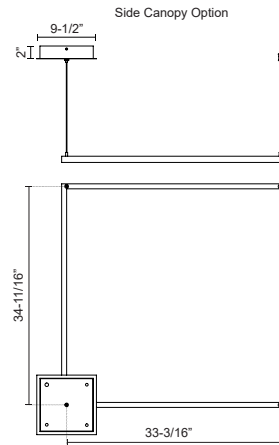

SPECIFICATION DETAILS

Fixture Dimensions	L35-3/8" x W35-3/8" x H1-3/8"
Light Source	LED with DC Driver
Wattage	78W
Total Lumens	5630lm
Delivered Lumens	BG-2645lm; BK-2048lm; WH-3206lm;
Voltage	120V
Color Temperature	3000K
CRI (Ra)	90CRI
Optional Color Temps	2700K - 5000K Available, Minimum Order Quantities Apply
LED Rated Life	50,000 hours
Dimming	100% - 10%, TRIAC or ELV Dimmer (Not Included)
Diffuser Details	Frosted Silicone Diffuser
Adjustable	Yes
Wire Length	120" Max
Wire Type	BG - Black Wire; BK - Black Wire; WH - Clear Wire;
Minimum Hang Height	25"
Sloped Ceiling Adaptable	Yes
Location	Dry
Illumination Direction	Downlight
Canopy Dimensions	L9-1/2" x W9-1/2" x H2"
Paint Finish	BG01(Canopy); BG02(Fixture Body); BK02; WH02;

* For custom options, consult factory for details.

* For warranty information, please visit www.kuzcolighting.com/warranty

DESCRIPTION

Extruded aluminum with rectangular profile. Flush silicone diffuser. Matte powder-coated finish. Down light. Duo canopy mounting style

KUZCO

CANADA: 19054 28TH AVENUE - SURREY, BC V3Z 6M3
USA: 3035 E. LONE MOUNTAIN ROAD - LAS VEGAS, NV 89081

WWW.KUZCOLIGHTING.COM

© 2021 KUZCO LIGHTING. ALL RIGHTS RESERVED.

COMMENT